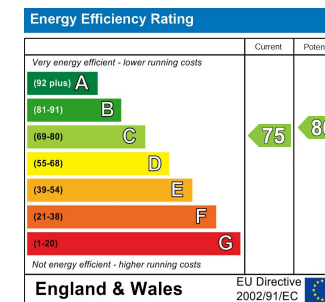

4 Bedroom House - Detached located in Hitchin

** STUNNING FAMILY HOME ** ** AVAILABLE JUNE ** Paxton Drive offers a beautifully presented detached family home that is sure to impress. This spacious residence boasts four inviting reception rooms, perfect for both relaxation and entertaining guests. With four well-proportioned bedrooms, there is ample space for family living, ensuring everyone has their own sanctuary.

The property features three modern bathrooms, providing convenience and comfort for the entire household. The thoughtful design and layout of the home create a harmonious flow, making it an ideal setting for family gatherings and social occasions.

One of the standout features of this property is the generous parking space, entered via electric gates, accommodating up to six vehicles, which is a rare find in such a sought-after area. This added convenience is perfect for families with multiple cars or for hosting visitors.

The location itself is a significant draw, with the Fairfield Park development known for its community spirit and accessibility to local amenities. Residents can enjoy nearby parks, schools, and shops, making it an excellent choice for families looking to settle in a vibrant neighbourhood.

Call us on

01462 659 730

rentals@firststep.ltd

www.firststep.ltd

Council Tax Band

G

Agents Note: Whilst every care has been taken to prepare these particulars, they are for guidance purposes only. All measurements are approximate and are for general guidance purposes only and whilst every care has been taken to ensure their accuracy, they should not be relied upon and potential buyers are advised to recheck the measurements.